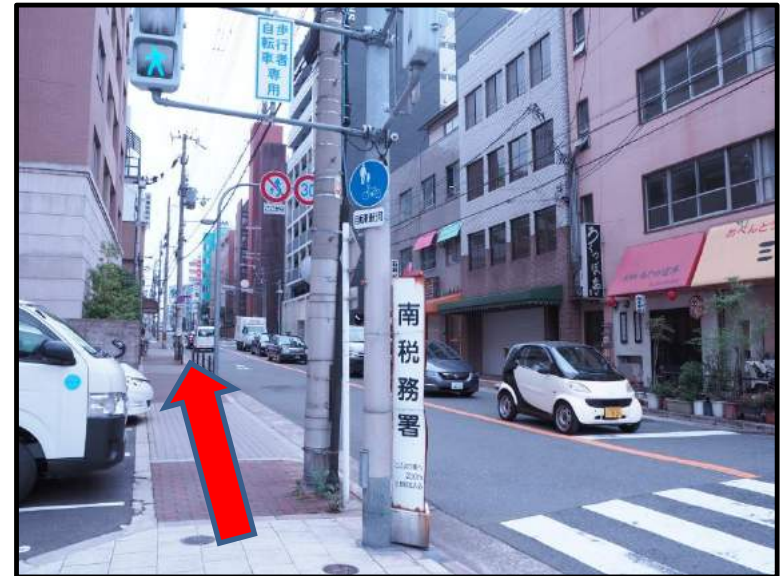

JR/Subway Directions

Start

Goal!

Matsuyamachi (N17)

Follow the signs to Exit 3.

Walking directions from Matsuyamachi Exit 3

① Make a U-turn as you come up the escalator. You will pass a Lawson convenience store on your left. Keep going straight.

②At the Kawarayamachi-2 intersection, turn left. Walk straight until you see the big blue NAKAMURA BLDG sign. The entrance is on the corner of this building.

Arriving at the Nakamura Bldg.

The entrance is at the **corner**.