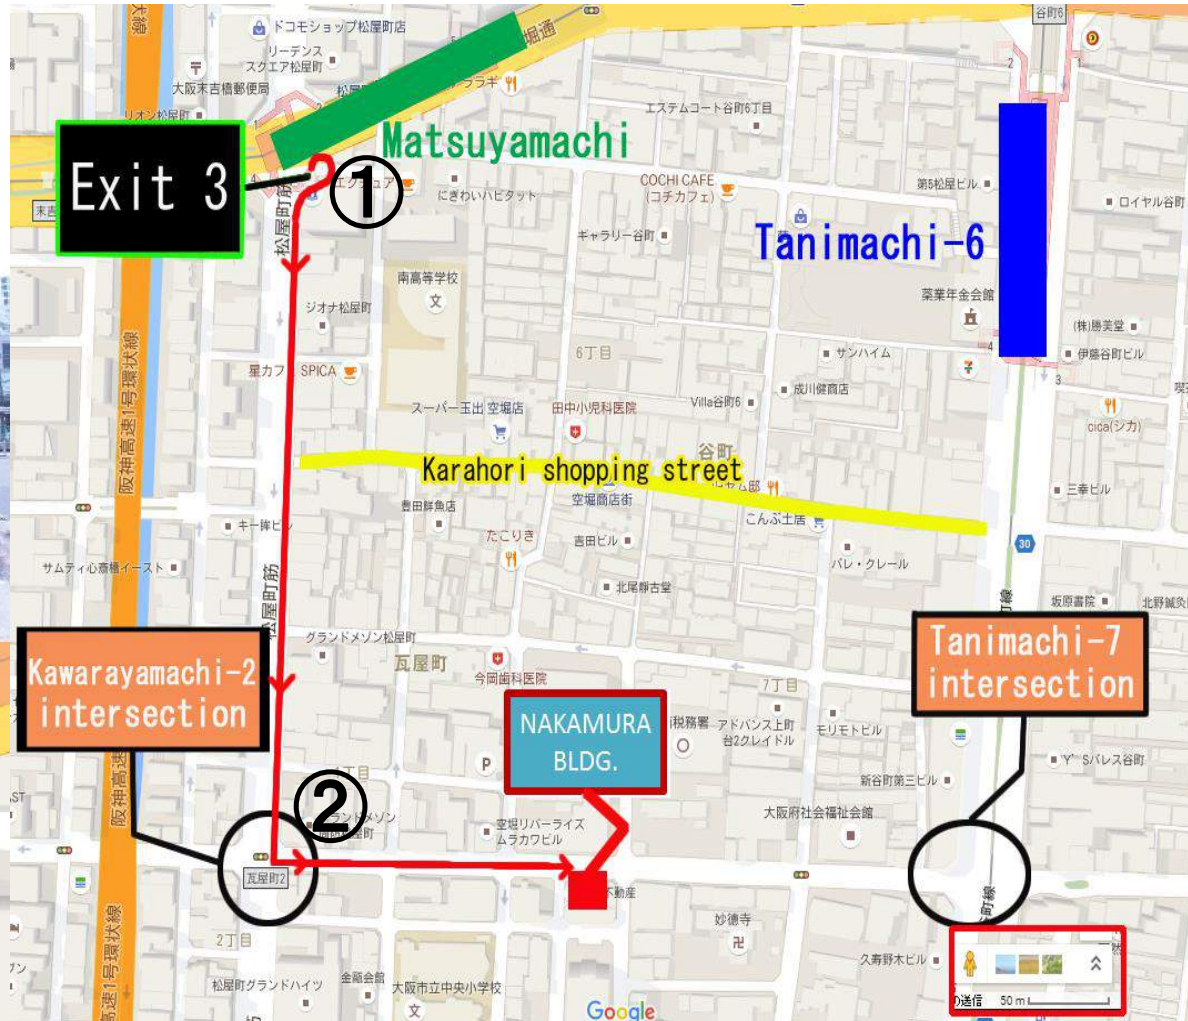

JR/Subway Directions

Start

Goal!

Matsuyamachi (N17)

Follow the signs to Exit 3.

Walking directions from Matsuyamachi Exit 3

① Make a U-turn as you come up the escalator. You will pass a Lawson convenience store on your left. Keep going straight.

②At the Kawarayamachi-2 intersection, turn left. Walk straight until you see the big blue NAKAMURA BLDG sign. The entrance is on the corner of this building.

Arriving at the Nakamura Bldg.

The entrance is at the **corner**.

Ring the **intercom** on the **left**. Take the **elevator** to the **second floor**. Rikiya will help you check in.

Kawaraya-machi 2-1-6, Chuo-ku

NAKAMURA

The entrance is at the **corner**.

If you will be taking a taxi

Please show the following text and map to the driver, explaining how to get to our place:

住所は「大阪府中央区瓦屋町2-1-6 NAKAMURA BLDG.」です。同じ住所に、6階建てのビルが2つあります。北側の白いビルと南側の黒いビルです。**NAKAMURA BLDG.は北側の白いビルの方**です。カーナビのシステムでは黒いビル側に案内されますが、黒いビル側には駐車しないでください！