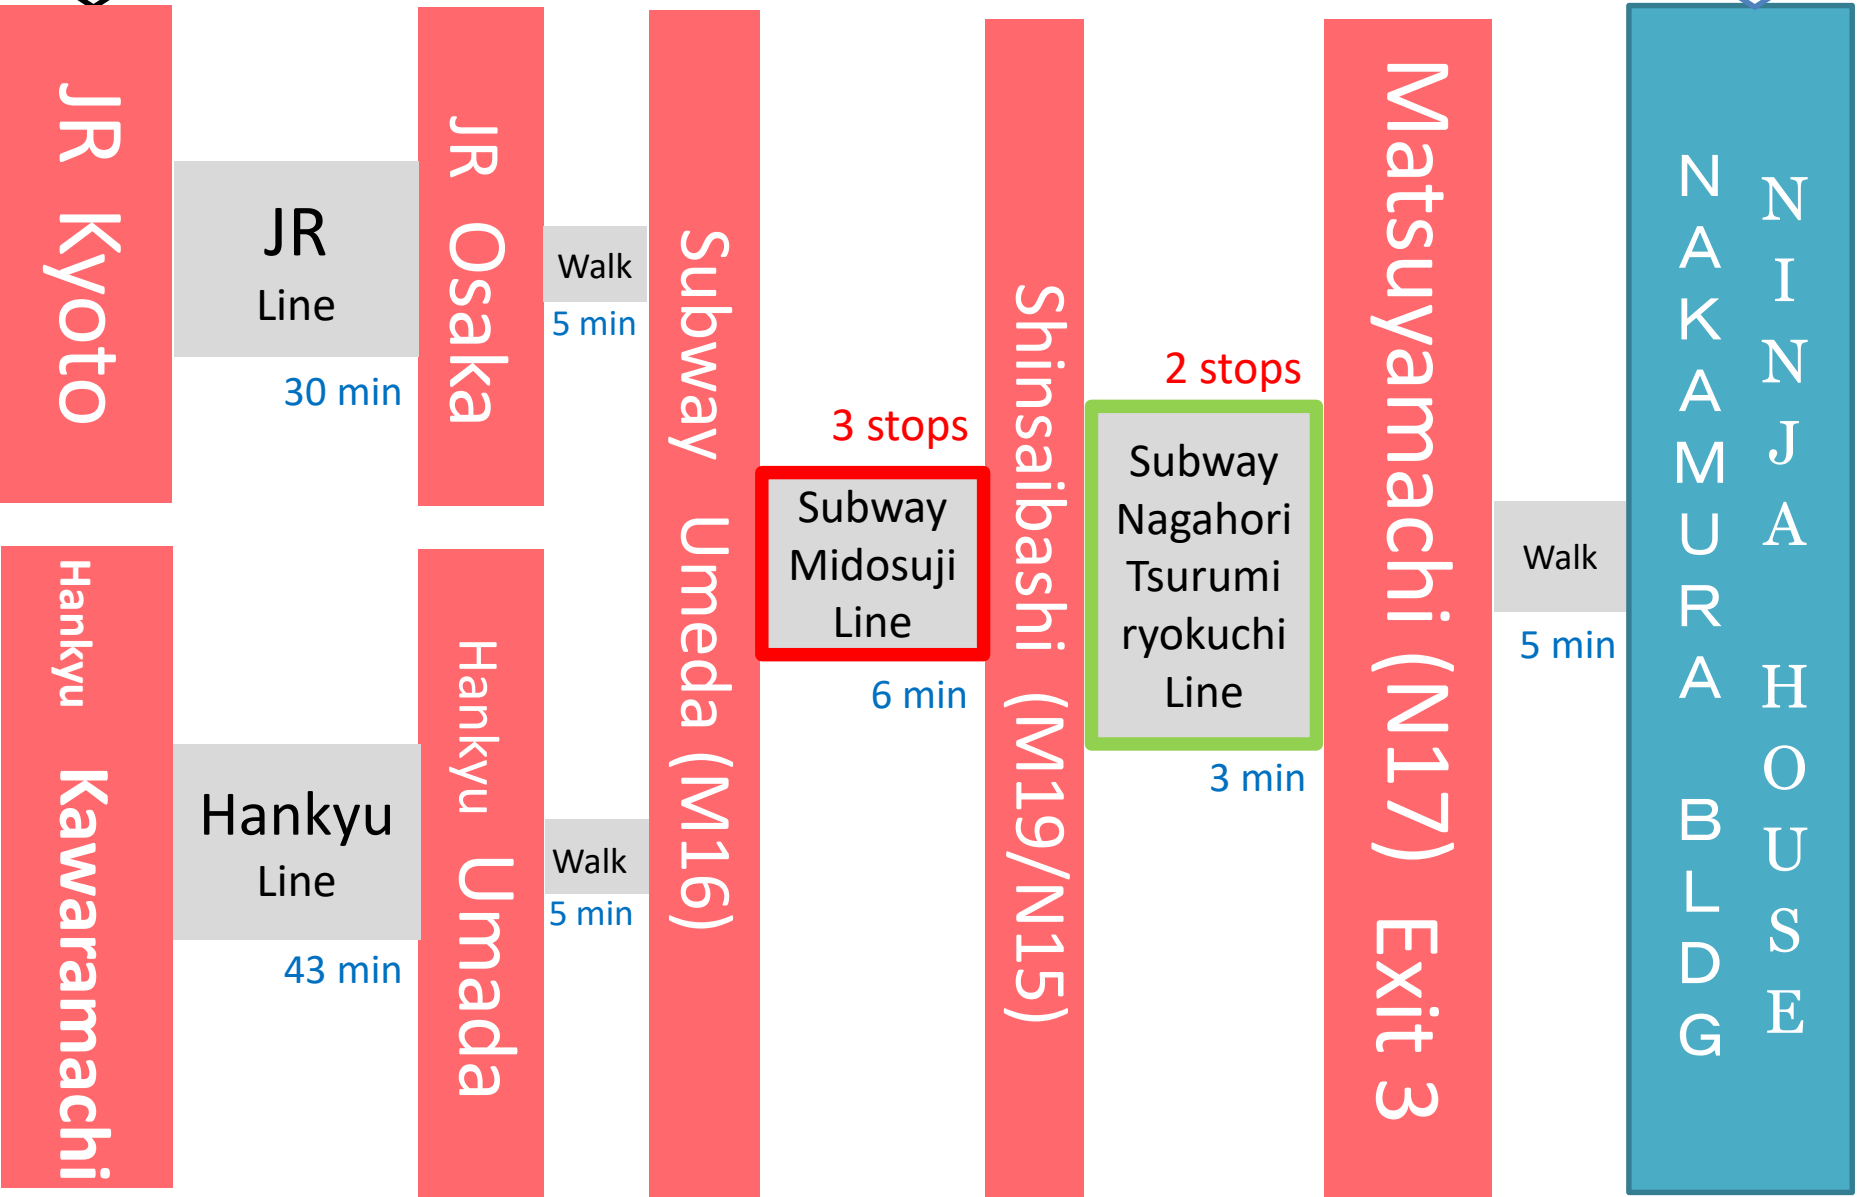

JR/Subway Directions

Start

Goal!

Matsuyamachi (N17)

Follow the signs to Exit 3.

Walking directions from Matsuyamachi Exit 3

① Make a U-turn as you come up the escalator. You will pass a Lawson convenience store on your left. Keep going straight.

②At the Kawarayamachi-2 intersection, turn left. Walk straight until you see the big blue NAKAMURA BLDG sign. The entrance is on the corner of this building.

Arriving at the Nakamura Bldg.

The entrance is at the **corner**.

Ring the **intercom** on the **left**. Take the **elevator** to the **second floor**. Rikiya will help you check in.

Kawaraya-machi 2-1-6, Chuo-ku

NAKAMURA

The entrance is at the **corner**.

If you will be taking a taxi

Please show the following text and map to the driver, explaining how to get to our place:

住所は「大阪府中央区瓦屋町2-1-6 NAKAMURA BLDG.」です。同じ住所に、6階建てのビルが2つあります。北側の白いビルと南側の黒いビルです。**NAKAMURA BLDG.は北側の白いビルの方**です。カーナビのシステムでは黒いビル側に案内されますが、黒いビル側には駐車しないでください！